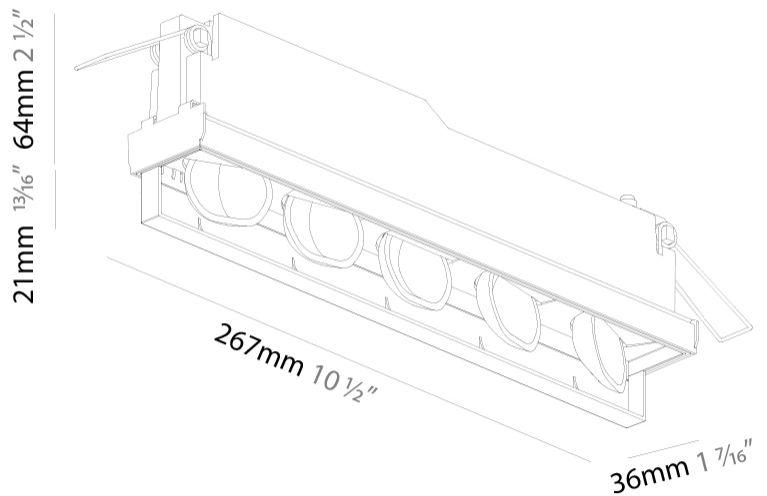

GENERAL

Series: Magiq Wallwash
Partner: Prolicht
Division: Architectural
Installation: Trimless
Product Type: Wallwash
Mounting Location: Ceiling
Light Distribution: Asymmetric

PHYSICAL

Shape: Rectangle
Length (mm): 267
Length (in): 10 1/2
Width (mm): 36
Width (in): 1 7/16
Height (mm): 64
Height (in): 2 1/2
Ceiling Thickness (mm): 12.5
Ceiling Thickness (in): 1/2
Min. Recessing Depth (mm): 100
Min. Recessing Depth (in): 3 15/16
Weight (kg): 0.943
Weight (lbs): 2.08
Holder Finish: WHI / BLK
Fixture Material: Aluminum Die Cast
Cut-out Measurements: 273mm / 10 3/4" x 42mm / 1 5/8"
Upon Request: Unique Ceiling Thickness

ELECTRICAL

Lamp Type: LED (Zhaga Standard)
Input Wattage (W): 33.4
Total Output Wattage (W): 29.6
Dimming: Tri-Mode (Non-Dimming and Phase Dimming (120Vac only) and 0-10V Dimming)
Driver Included: No
Driver Location: Remote
Driver Type: Constant Current - Universal
Driver Class: Class 1
Input Voltage (V): 120 - 277
Constant Current (MA): 500

LED

Number of LEDs: 5
Color Temperature (°K): 2700 / 3000 / 3500 / 4000
Max. Delivered Lumen (lm): 2145 / 2339 / 2145 / 2443
Nominal Lumen (lm): 2375 / 2590 / 2375 / 2705
CRI: >90 CRI
Lamp Life (hrs): 50000
Upon Request: Special Color Temperature

OPTICAL

Reflector: Asymmetric
Upon Request: Special Beam Angles

RATINGS AND CERTIFICATIONS

Certified By: CSA Certified to UL and CSA Standards
IP rating: IP20

100mm
3 15/16"

12 1/2 mm
1/2"

270mm x 38mm
10 5/8" x 1 1/2"