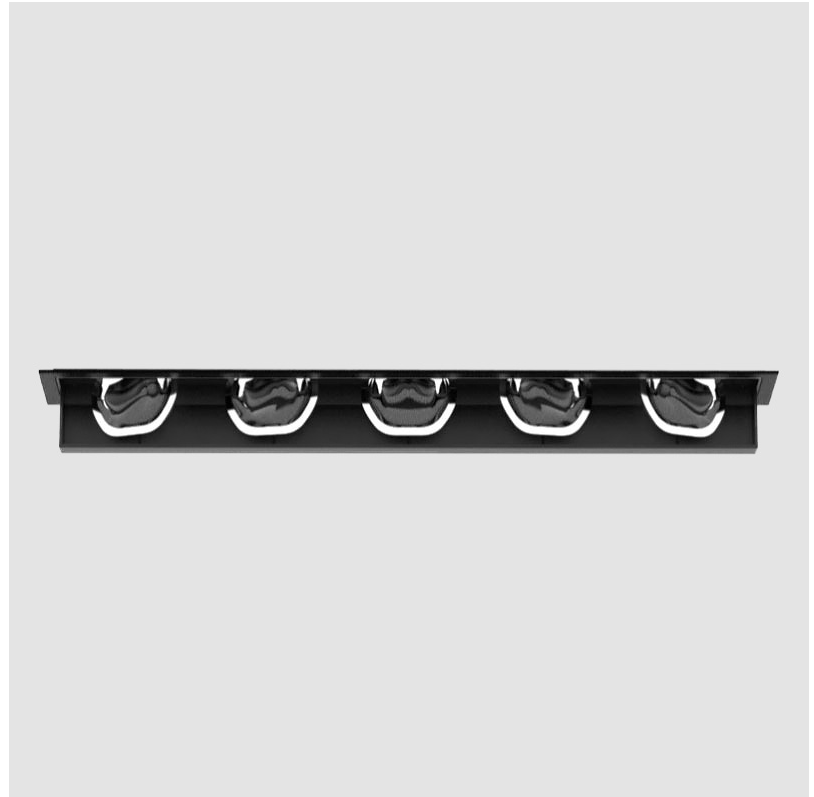

GENERAL

Series: Magiq Wallwash
Partner: Prolicht
Division: Architectural
Installation: Trimless
Product Type: Wallwash
Mounting Location: Ceiling
Light Distribution: Asymmetric

PHYSICAL

Shape: Rectangle
Length (mm): 267
Length (in): 10 1/2
Width (mm): 36
Width (in): 1 7/16
Height (mm): 64
Height (in): 2 1/2
Ceiling Thickness (mm): 12.5
Ceiling Thickness (in): 1/2
Min. Recessing Depth (mm): 100
Min. Recessing Depth (in): 3 15/16
Weight (kg): 0.943
Weight (lbs): 2.08
Holder Finish: WHI / BLK
Fixture Material: Aluminum Die Cast
Cut-out Measurements: 273mm / 10 3/4" x 42mm / 1 5/8"
Upon Request: Unique Ceiling Thickness

ELECTRICAL

Lamp Type: LED (Zhaga Standard)
Input Wattage (W): 33.4
Total Output Wattage (W): 29.6
Dimming: Tri-Mode (Non-Dimming and Phase Dimming (120Vac only) and 0-10V Dimming)
Driver Included: No
Driver Location: Remote
Driver Type: Constant Current - Universal
Driver Class: Class 1
Input Voltage (V): 120 - 277
Constant Current (MA): 500

LED

Number of LEDs: 5
Color Temperature (°K): 2700 / 3000 / 3500 / 4000
Max. Delivered Lumen (lm): 2145 / 2339 / 2145 / 2443
Nominal Lumen (lm): 2375 / 2590 / 2375 / 2705
CRI: >90 CRI
Lamp Life (hrs): 50000
Upon Request: Special Color Temperature

OPTICAL

Reflector: Asymmetric
Upon Request: Special Beam Angles

RATINGS AND CERTIFICATIONS

Certified By: CSA Certified to UL and CSA Standards
IP rating: IP20

100mm
3 15/16"

12 1/2 mm
1/2"

270mm x 38mm
10 5/8" x 1 1/2"