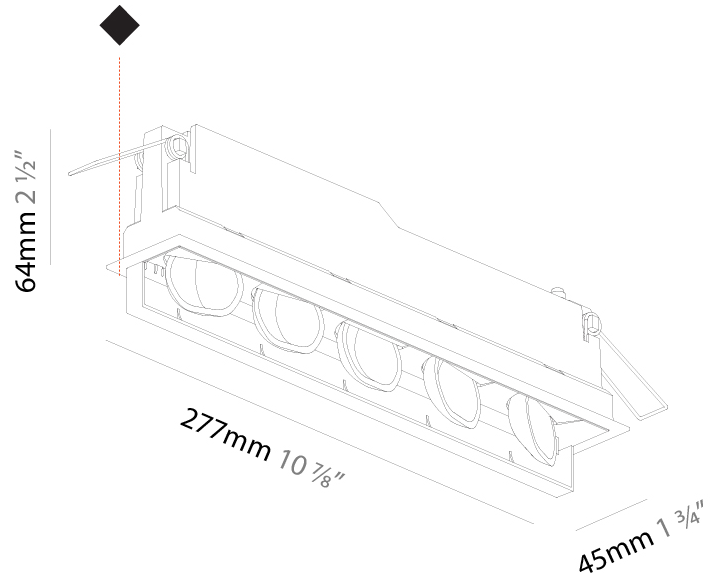

GENERAL

Series: Magiq Wallwash
Partner: Prolicht
Division: Architectural
Installation: Recessed
Product Type: Wallwash
Mounting Location: Ceiling
Light Distribution: Asymmetric

PHYSICAL

Shape: Rectangle
Length (mm): 277
Length (in): 10 ⁷/₈
Width (mm): 45
Width (in): 1 ³/₄
Height (mm): 64
Height (in): 2 ¹/₂
Min. Recessing Depth (mm): 100
Min. Recessing Depth (in): 3 ¹⁵/₁₆
Fixture Finish: SSR / BKV / CWI / CRY / HAB / UFT / ITA / RUA / FTG / MYG / LOD / PUS / FRO / FUP / KIA / POP / BLS / SPG / MEY / GOH / CHC / COM / ABZ / JAG / OBR / MOS / ROR
Holder Finish: WHI / BLK
Fixture Material: Aluminum Die Cast
Cut-out Measurements: 270mm / 10 5/8" x 38mm / 1 1/2"

ELECTRICAL

Lamp Type: LED (Zhaga Standard)
Input Wattage (W): 31.4
Total Output Wattage (W): 25.9
Dimming: Tri-Mode (Non-Dimming and Phase Dimming (120Vac only) and 0-10V Dimming)
Driver Included: No
Driver Location: Remote
Driver Type: Constant Current - Universal
Driver Class: Class 1
Input Voltage (V): 120 - 277
Constant Current (MA): 500

LED

Number of LEDs: 5
Color Temperature (°K): 3000 / 3500 / 4000
Max. Delivered Lumen (lm): 2339 / 2145 / 2443
Nominal Lumen (lm): 2590 / 2375 / 2705
CRI: >90 CRI
Efficiency (%): 82.3
Lamp Life (hrs): 50000

OPTICAL

RATINGS AND CERTIFICATIONS

Certified By: CSA Certified to UL and CSA Standards
IP rating: IP20