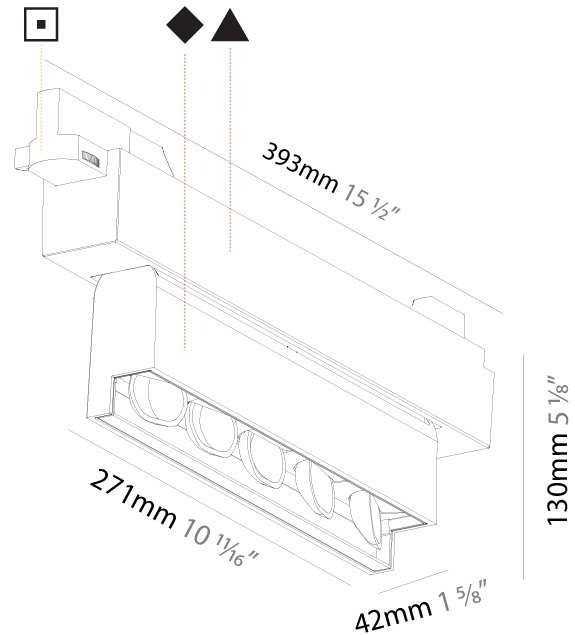

GENERAL

Series: Magiq Wallwash
Subseries: Magiq Wallwash Plus Black
Partner: Prolicht
Division: Architectural
Installation: Track
Product Type: Track System Line Voltage
Mounting Location: Ceiling
Light Distribution: Wallwash

PHYSICAL

Shape: Rectangle
Length (mm): 392
Length (in): 15 7/16
Width (mm): 42
Width (in): 1 5/8
Height (mm): 130
Height (in): 5 1/8
Weight (kg): 1.777
Weight (lbs): 3.91

Fixture Finish: SSR / BKV / CWI / CRY / HAB / UFT / ITA / RUA / FTG / MYG / LOD / PUS / FRO / FUP / KIA / POP / BLS / SPG / MEY / GOH / CHC / COM / ABZ / JAG / OBR / MOS / ROR

Fixture Material: Aluminum Die Cast

ELECTRICAL

Lamp Type: LED (Zhaga Standard)
Input Wattage (W): 48.4
Total Output Wattage (W): 44
Dimming: Non-Dimmable / 0-10V Dimming
Driver Included: Yes
Driver Location: Integrated
Driver Type: Constant Current - Universal
Driver Class: Class 1
Input Voltage (V): 120 - 277
Constant Current (MA): 700

LED

Number of LEDs: 5
Color Temperature (°K): 2700 / 3000 / 3500 / 4000
Max. Delivered Lumen (lm): 3220 / 3430 / 3538 / 3610
Nominal Lumen (lm): 3570 / 3800 / 3920 / 4000
CRI: >90 CRI
Efficiency (%): 80
Lamp Life (hrs): 50000
Upon Request: Special Color Temperature

OPTICAL

Adjustability: Tilt 15°

RATINGS AND CERTIFICATIONS

Certified By: Certified for North American Standards
IP rating: IP20